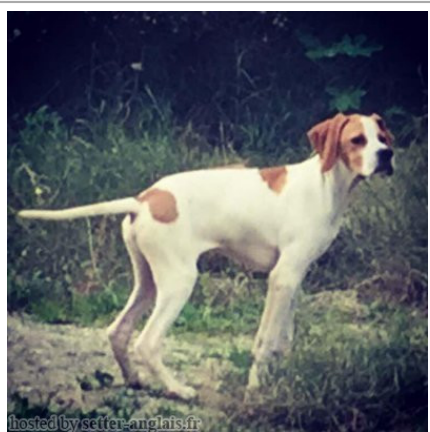

**PERSON**

2015-10-04 (M) LOI LO169537  
Couleur : BIANCO ARANCIO

hosted by setter-anglais.fr

Père  
**ABBAGLIANTE**  
2010-07-14 (M)  
LOI LO10159365  
- BIANCO NERO

**APOLLO** 2008-02-11 (M) - BIANCO NERO