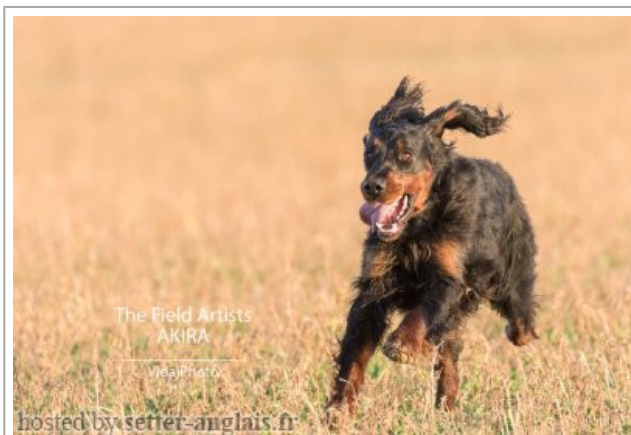

THE FIELD ARTISTS AKIRA

2015-10-26 (M) LOF

LAURELHACH MOVIESTAR
2006-02-26 (M) DGSZ06/2239
(CHDE.B) HD-A

Père
SUNDOWNER'S BALI
2008-04-04 (M)
DGSZ08/2427

SUNDOWNER'S TATE (F)

LIRIC COME DANCE WITH ME OF SHILLAY - SH CH (M) KCSB S.G. 000295