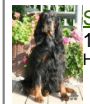

SUNDOWNER'S ONLY
1999-08-12 (F) DGSZ99/1493
HD-A