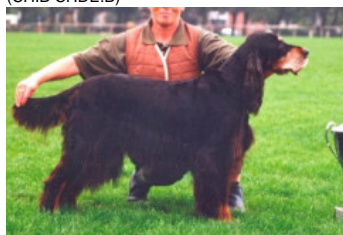

HECTOR VOM FROHNHOF (M)
DPSZ50/87 HD-B - Noi.Mar.Fau.

JASMIN VOM FROHNHOF (F)
DPSZ88/88 HD-A

HECTOR VOM FROHNHOF (M)
DPSZ50/87 HD-B - Noi.Mar.Fau.

INKERSALL ROSEFINCH (F)

GRANESKOGEN'S ZEOS
(M) N-22808/83 HD-A

CARORAE QUITE
LOVELY (F)
KC-6131005J02 HD-B

inconnu

inconnu

GRANESKOGEN'S ZEOS
(M) N-22808/83 HD-A

CARORAE QUITE
LOVELY (F)
KC-6131005J02 HD-B

INKERSALL KING EIDER (M) (Sh Ch)

INKERSALL CEDAR (F) (Ch)

SWANLEY STRATHFINELLA (M)

GLENLOCHAY KILTY ROSE OF
ERIANNMADA (F)
KCRED0093158D11

TIMADON BRIGADOON (M)
KC-E70606110F3 (SH. CH.)

LYNSLYNE APHRODITE OF
BALCROFT (F)

INKERSALL JUNIPER (M)
KCSB2987BL

DUSK OF INKERSALL (F)
KCSB0461BP (SH. CH.)

FLOWERDALE CAVALIER (M)

INKERSALL ROSEATE TERN OF
SENTLING (F)

Mère
INKERSALL GORDONS DREAM
(F)
DGSZ42042
(CHIB CHDE.B)