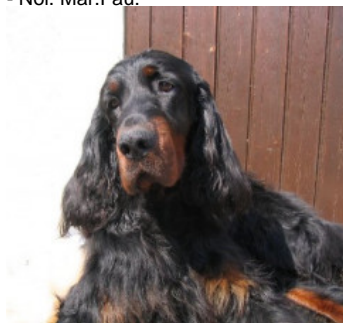

SHANNAS JOURNALIST 1992-11-28
(M) LOI 476641 (Ita Ch, ChIB, D. Ch) HD-B

**WICKEMBERRY
PHILOSOPHER AT
LIRIC** (M) (GB Sh Ch)

SHANNAS MIDNIGHT BREEZE (F)

YORGON STERLING (M) (Sh Ch)

LUDSTAR STERLINA 1997-03-17 (F)
LOI LO556359 (Ita Ch, ChIB) HD-B

LIRIC A STAR IS BORN
1992-06-21 (F) LOI 476642
(CH.IB. CH.B.ITAL.)

**CABALLUS EBONIE ADONIS
LUDSTAR (SH CH)** (M)
KCSB-2657CM-KC-AA0901095
(CHIT.B)

SHANNAS JOURNALIST
1992-11-28 (M) LOI 476641
(Ita Ch, ChIB, D. Ch) HD-B

**TRISETFER EBONIE
NERISSA** (F) HD-A

**LIRIC SUMMER LIAISON WITH
LUDSTAR** (F) LOI LO0625430
(CHIBCHIT.B) HD-B

LIRIC AN AFFAIR TO REMEMBER
(F) KCSB-2084CL (SH CH)

SHANNAS DAIMLER (M)

**DRUMDAROCH JAZZ
DANCER WITH LIRIC - SH
CH** (F) KCSBS.G.000294

Mère
THE NEW DAWN DE COLEMPCE
2002-06-25 (F)
LOF 33549/6842
(CH.ES.B) HD-A
- Noi. Mar.Fau.